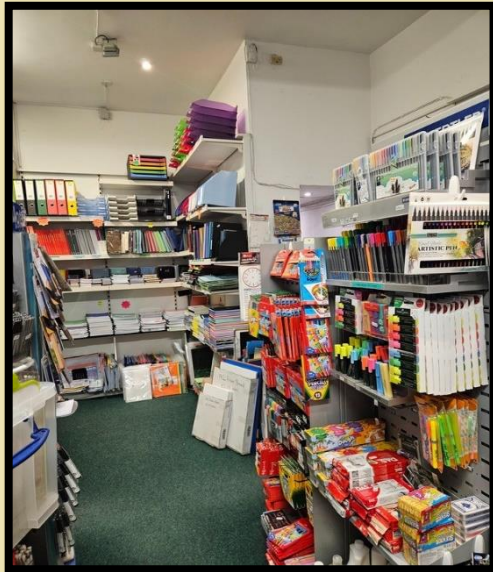

What will happen in the stationary shop?

Once inside the shop, you can browse the products yourself.