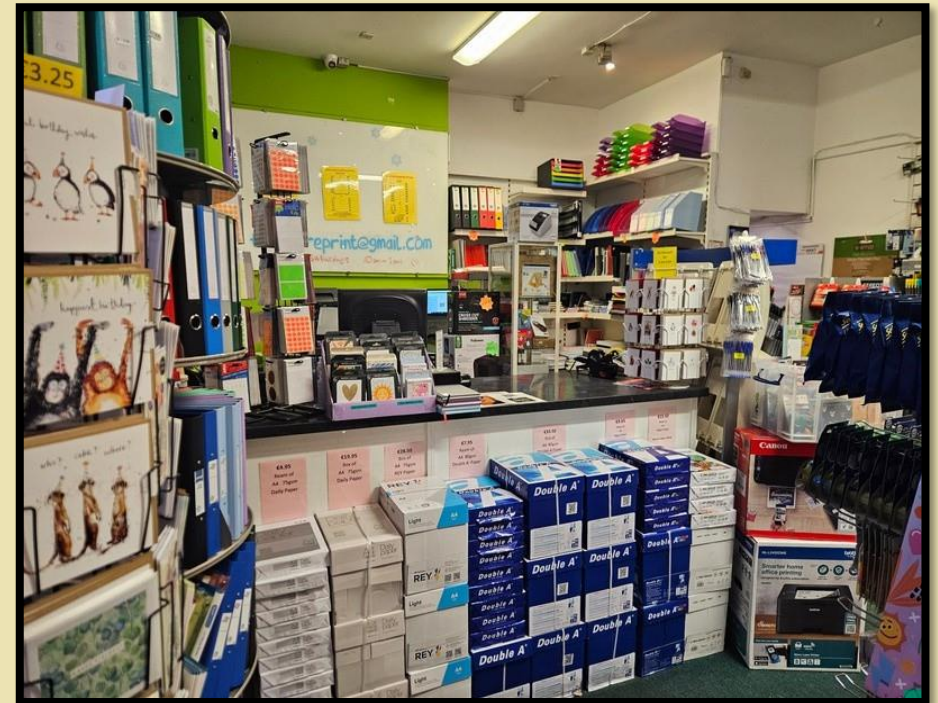

Welcome To

Terenure Office Supplies

www.terenureofficesupplies.ie

This document is a guide to what will happen at 'The Stationary Supply Shop'.

Where?

1 North Terenure Road, D6W NA03

**You will enter through the front door –
But mind the step!**

Opening Hours:

Mon - Fri: 9am – 5:30pm

Saturday: 10am – 1pm

Sunday: Closed

***Our 'Quiet Time' will be every Saturday
between 10am – 11am**

****Service Dogs are always welcome**

What will happen in the stationary shop?

Once inside the shop, you can browse the products yourself.

If you need any assistance or if you have sent in printing in advance, you can go straight to the counter - the staff will be happy to help.

Fidgets & Ear Defenders